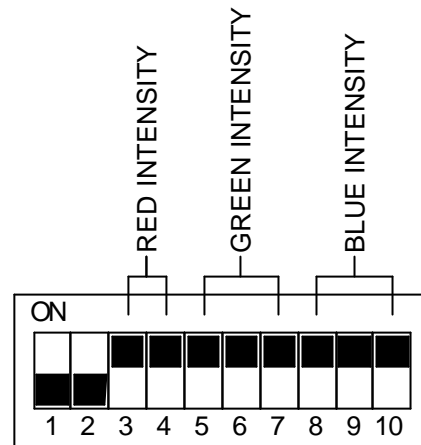

LED PAR64 Programming

Static Colour

Changing Colour